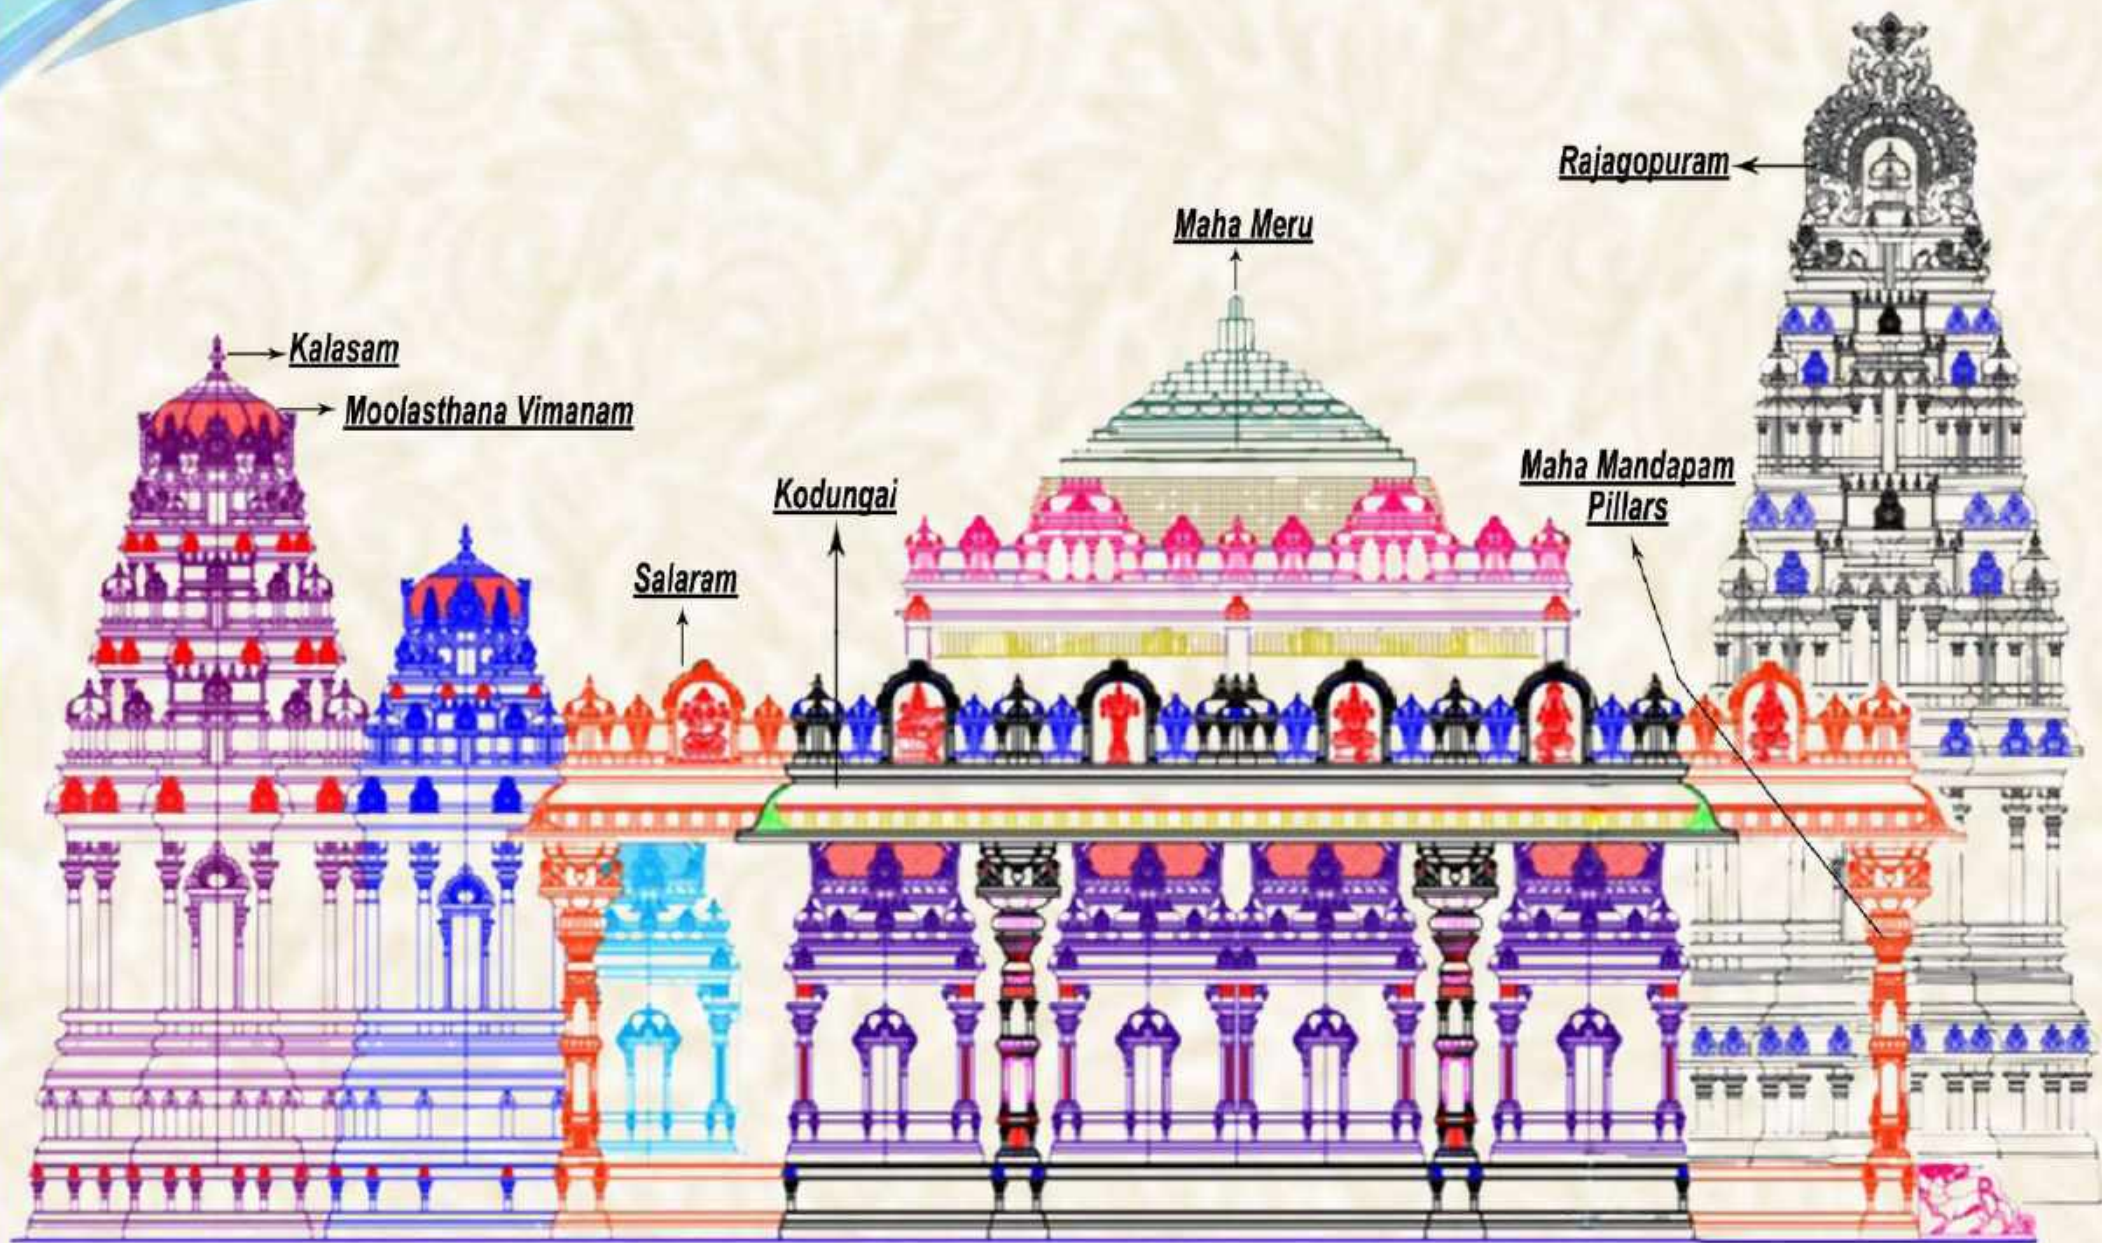

Sree Maha Mariamman Temple's Maha Kumbhabishegam in April / May 2026 (Expected):

- ❖ Our Sree Maha Mariamman Temple 3rd Maha Kumbhabishgem at its present site in Yishun is expected to take place in April / May 2026.
- ❖ The temple plans to have its **Rajagopuram installed at this Maha Kumbhabishegam**. There are plans to widen the temple and increase its height by the complete rebuilding of the existing structures to better accomodate our current and future needs.
- ❖ As such a major repair and redecoration works to the temple will be carried out.
- ❖ We are humbly seeking generous donations / Sponsorships from Well-Wishers, Devotees, to raise an amount of about **\$5 million to support** a worthy cause to enhance our Sree Maha Mariamman Temple to accommodate more Devotees and to provide a wonderful spiritual experience to all Devotees.

We need \$ 200,000 for Sanctum

**Proposed Construction of Sree Maha Mariamman Temple
(South Side Elevation)**

| Donation / Sponsorship | Amount |
|-------------------------------|------------------|
| ❖ Rajagopuram | - \$700,000 |
| ❖ Maha Mandapam (8 Pillars) | - \$150,000 |
| ❖ Maha Mandapam Salaram | - \$150,000 |
| ❖ Maha Mandapam Dome | - \$150,000 |
| ❖ Urchavar Mandapam | - \$75,000 |
| ❖ Kodungai | - \$75,000 |
| ❖ Kodimaram (Gold Plating) | - \$50,000 |
| ❖ Main Entrance Arch | - \$100,000 |
| ❖ Boundary Wall | - \$150,000 |
| ❖ 108 Sakthi Peedam | - \$3,500 (each) |
| ❖ Yaagasalai | - \$150,000 |